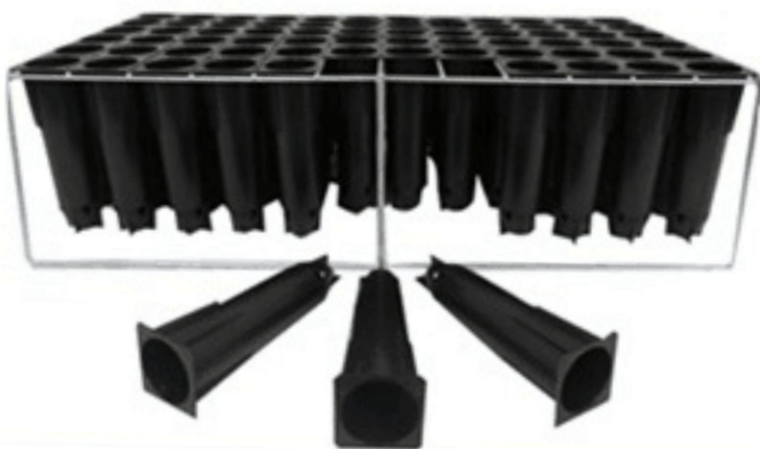

Note: Minimum order quantities do apply on certain sizes.

Code	Size (mm)	Diameter when filled	Height when filled
CITRUS / NUT / STONE FRUIT			
	68 + 68 x 380 100mic	87mm	345mm
	100 + 80 x 350 100mic	115mm	305mm
	100 + 100 x 350 100mic	127mm	295mm
	115 + 85 x 300 100mic	127mm	255mm
	120 + 100 x 350 100mic	140mm	300mm
	120 + 120 x 300 100mic	152mm	235mm
	150 + 125 x 350 100mic	175mm	270mm
	175 + 150 x 450 135mic	207mm	365mm
PECAN NUT			
	150 + 125 x 780 150mic	175mm	700mm
	175 + 150 x 750 150mic	207mm	675mm
	175 + 150 x 900 150mic	207mm	825mm
AVO'S			
	150 + 125 x 430 125/150mic	175mm	365mm
	175 + 150 x 450 125/150mic	207mm	365mm
TOMATOES / PEPPERS / CUCUMBERS			
	180 + 160 x 350 50/125mic	216mm	270mm
	200 + 170 x 370 50/125mic	235mm	300mm
	210 + 150 x 395 50/125mic	229mm	320mm
	225 + 200 x 375 50/125mic	270mm	260mm

Seedling Trays

BLACK POLYPROPYLENE

98 per tray; 90cc tubes

Polypropylene
Black UV Protected
350 x 675 x 100mm

128 per tray; 60cc tubes

GALVINISED TRAY

72 per tray; 230cc tubes

Polypropylene
Black UV Protected
350 x 675 x 100mm

Seedling Trays

WHITE POLYSTYRENE

98 per tray

density of 24 & 32

Polystyrene
350 x 675 x 110mm deep

128 per tray

density of 24 & 32

Polystyrene
350 x 675 x 60mm deep
350 x 675 x 90mm deep

200 per tray

square or round holes

density of 18, 24 & 32

Polystyrene
350 x 675 x 60mm deep

Seedling Trays

GPB 4

4 cavity

185 x 140 x 55mm