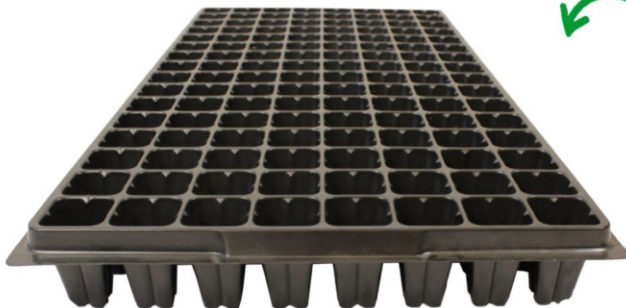

185 x 140 x 55mm

GPB 12

12 cavity

215 x 152 x 42mm

Germination Trays

GPB 84/1.0

84 cavity

535 x 315 x 60mm

GPB 128/1.2L

128 cavity

675 x 275 x 60mm

GPB 128/1.0

128 cavity

540 x 275 x 38mm

Germination Trays

GPB 104/1.0

104 cavity

538 x 310 x 48mm

GPS 24

24 value pack

310 x 260 x 55mm

GPS 48

48 value pack

310 x 270 x 47mm